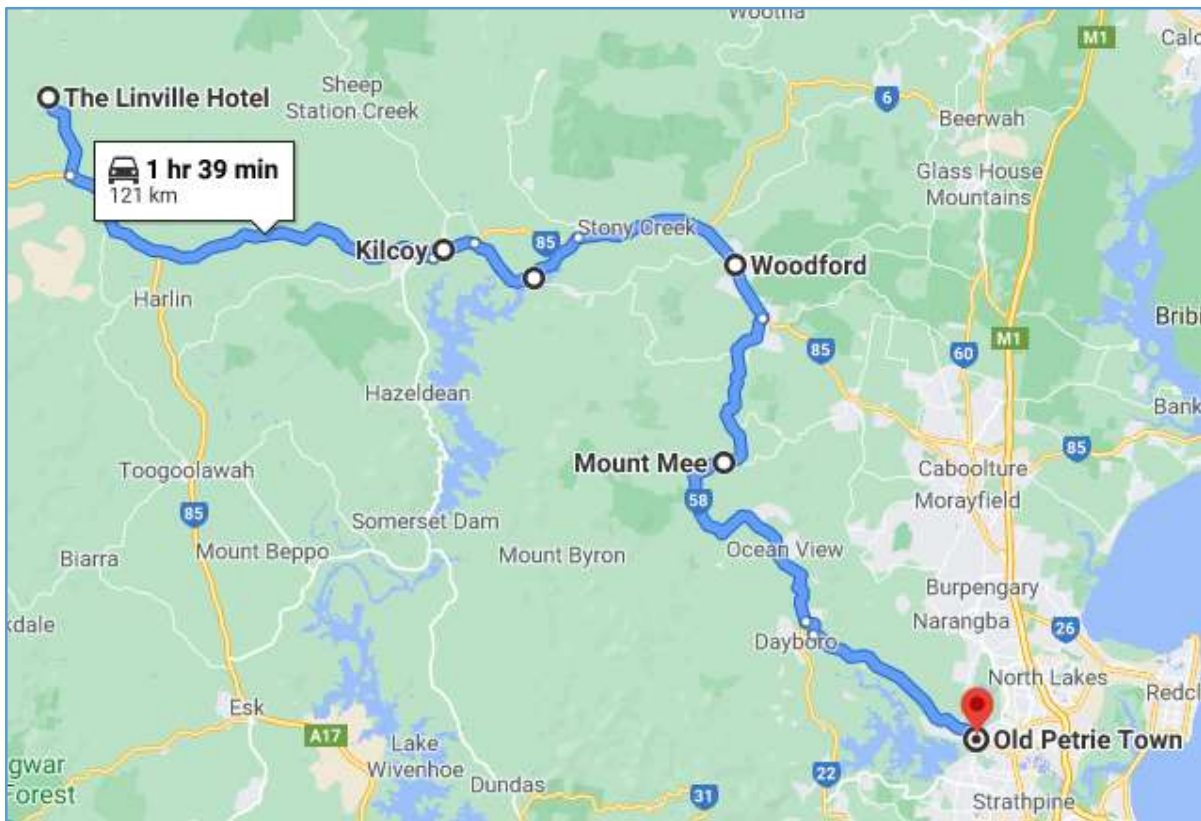

Run No: SCCQ 12A-22.

Studebaker
CAR CLUB OF QUEENSLAND INC.

Saturday Run 2022 State Meet 10th September 2022,

Linville Hotel <https://thelinvillehotel.com.au/>

Gather at Old Petrie Town 9:00am 9:30 departure

Travel to Linville Hotel for Lunch arrive 11:10 – 11:30am via:

- Mt Mee – Woodford – Kilcoy – Moore – final stop, 34 George St, Linville

Distance is 121K – around 1hr 40min travel time.

This is a terrific old hotel – in business since 1904

Old Petrie Town

901 Dayboro Rd, Whiteside QLD 4503

- ↑ 1. Head north-west on Dayboro Rd/State Route 58
14.9 km
- ↘ 2. Turn right onto Fingerboard Rd
1.5 km
- ↘ 3. Turn right onto Mount Mee Rd/State Route 58
Continue to follow State Route 58
20.8 km

- ↶ 8. Turn left onto D'Aguilar Hwy/Mary St/State Route 85
i Continue to follow D'Aguilar Hwy
32.6 km
- ↷ 9. Turn right onto Linville Rd
6.3 km
- ↑ 10. Continue onto George St
i Destination will be on the right
350 m