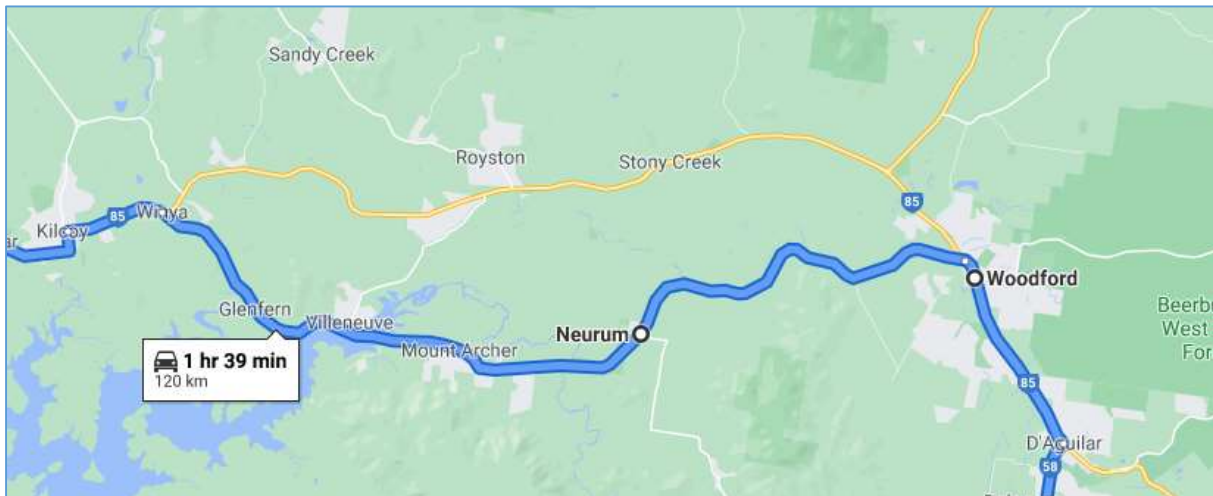

Travel to Linville Hotel for Lunch arrive 11:10 – 11:30am via:

- Mt Mee – Woodford – Kilcoy – Moore – final stop, 34 George St, Linville

Distance is 121K – around 1hr 40min travel time.

This is a terrific old hotel – in business since 1904

Old Petrie Town

901 Dayboro Rd, Whiteside QLD 4503

- ↑ 1. Head north-west on Dayboro Rd/State Route 58
14.9 km
- ↘ 2. Turn right onto Fingerboard Rd
1.5 km
- ↘ 3. Turn right onto Mount Mee Rd/State Route 58
Continue to follow State Route 58
20.8 km

Mount Mee

Queensland 4521

- ↑ 4. Head east on Mount Mee Rd/State Route 58 towards Austin Rd
13.7 km
- ↶ 5. Turn left onto D'Aguilar Hwy/State Route 85
4.9 km
- ↷ 6. Slight left onto Neurum Rd
22.3 km
- ↶ 7. Turn left onto D'Aguilar Hwy/State Route 85
2.3 km

- ↶ 8. Turn left onto D'Aguilar Hwy/Mary St/State Route 85
i Continue to follow D'Aguilar Hwy
32.6 km
- ↷ 9. Turn right onto Linville Rd
6.3 km
- ↑ 10. Continue onto George St
i Destination will be on the right
350 m