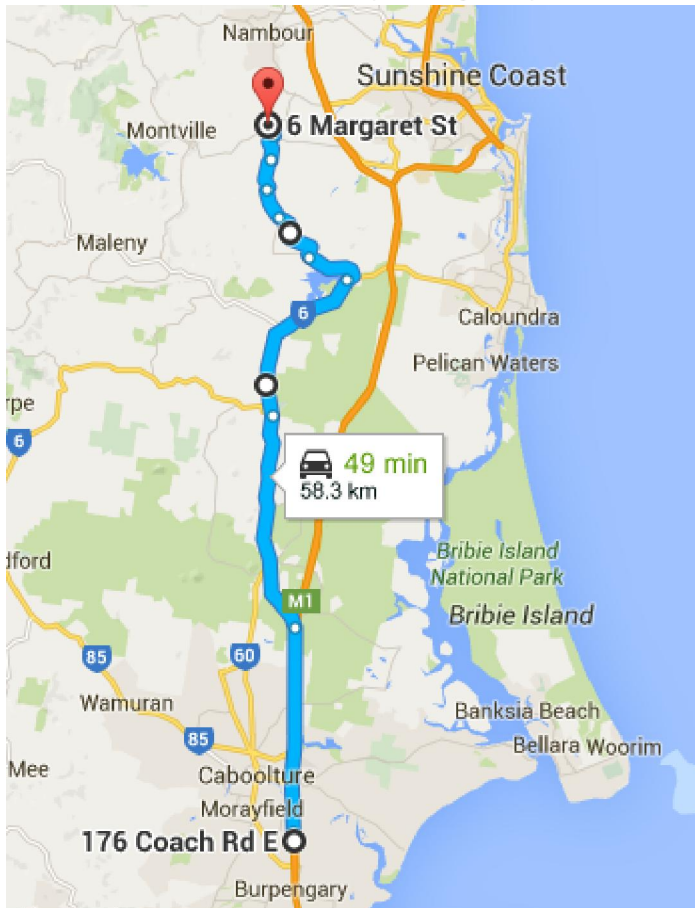

Studebaker
CAR CLUB OF QUEENSLAND INC.

Ricks Garage Run

Date: *17th April 2016*

Start at – *BP Burpengary (North bound).*

Time: *9:00am for 10am departure*

Coffee at BP Burpengary, arrive between 9am & 10am

For those wanting a mountain drive we can go back through Montville, Bald Knob Rd & down to Beerwah.

RSVP: Brett Hampson by 6pm Friday 15th April

Phone: 0439 770 144