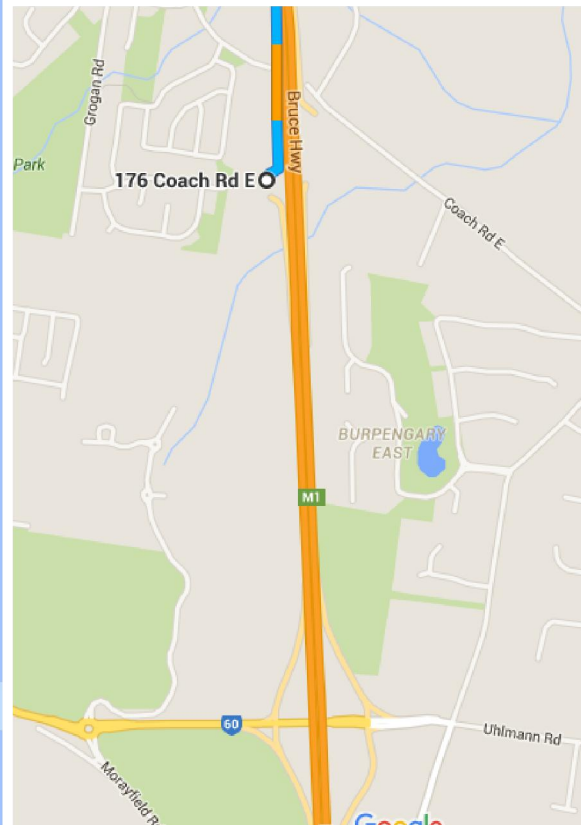

Studebaker
CAR CLUB OF QUEENSLAND INC.

Ricks Garage Run

Date: *17th April 2016*

Start at – *BP Burpengary (North bound).*

Time: *9:00am for 10am departure*

Coffee at BP Burpengary, arrive between 9am & 10am

For those wanting a mountain drive we can go back through Montville, Bald Knob Rd & down to Beerwah.

RSVP: Brett Hampson by 6pm Friday 15th April

Phone: 0439 770 144