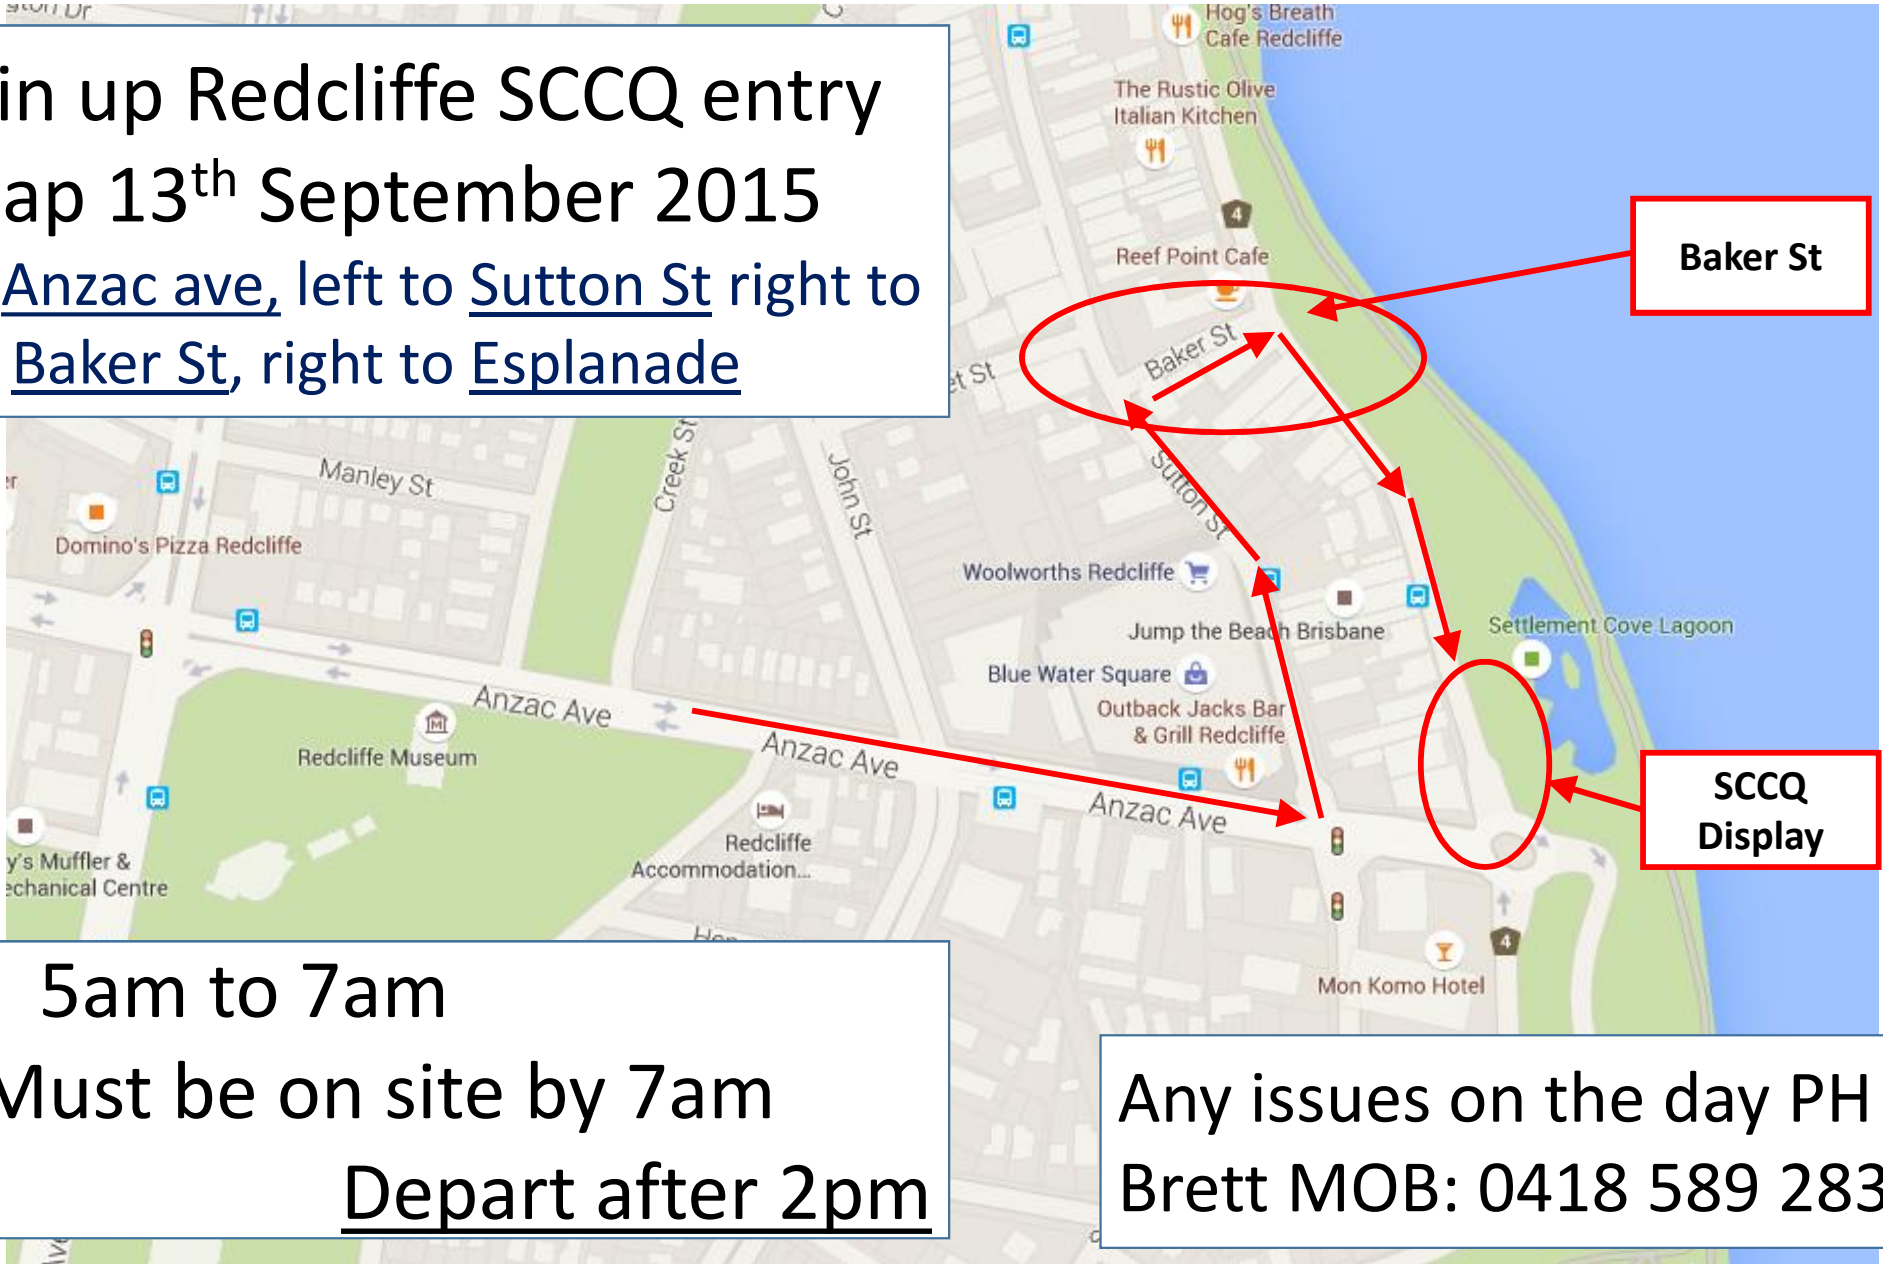

Revin up Redcliffe SCCQ entry

Map 13th September 2015

Down Anzac ave, left to Sutton St right to Baker St, right to Esplanade

Entry 5am to 7am

Must be on site by 7am

Depart after 2pm

Any issues on the day PH
Brett MOB: 0418 589 283